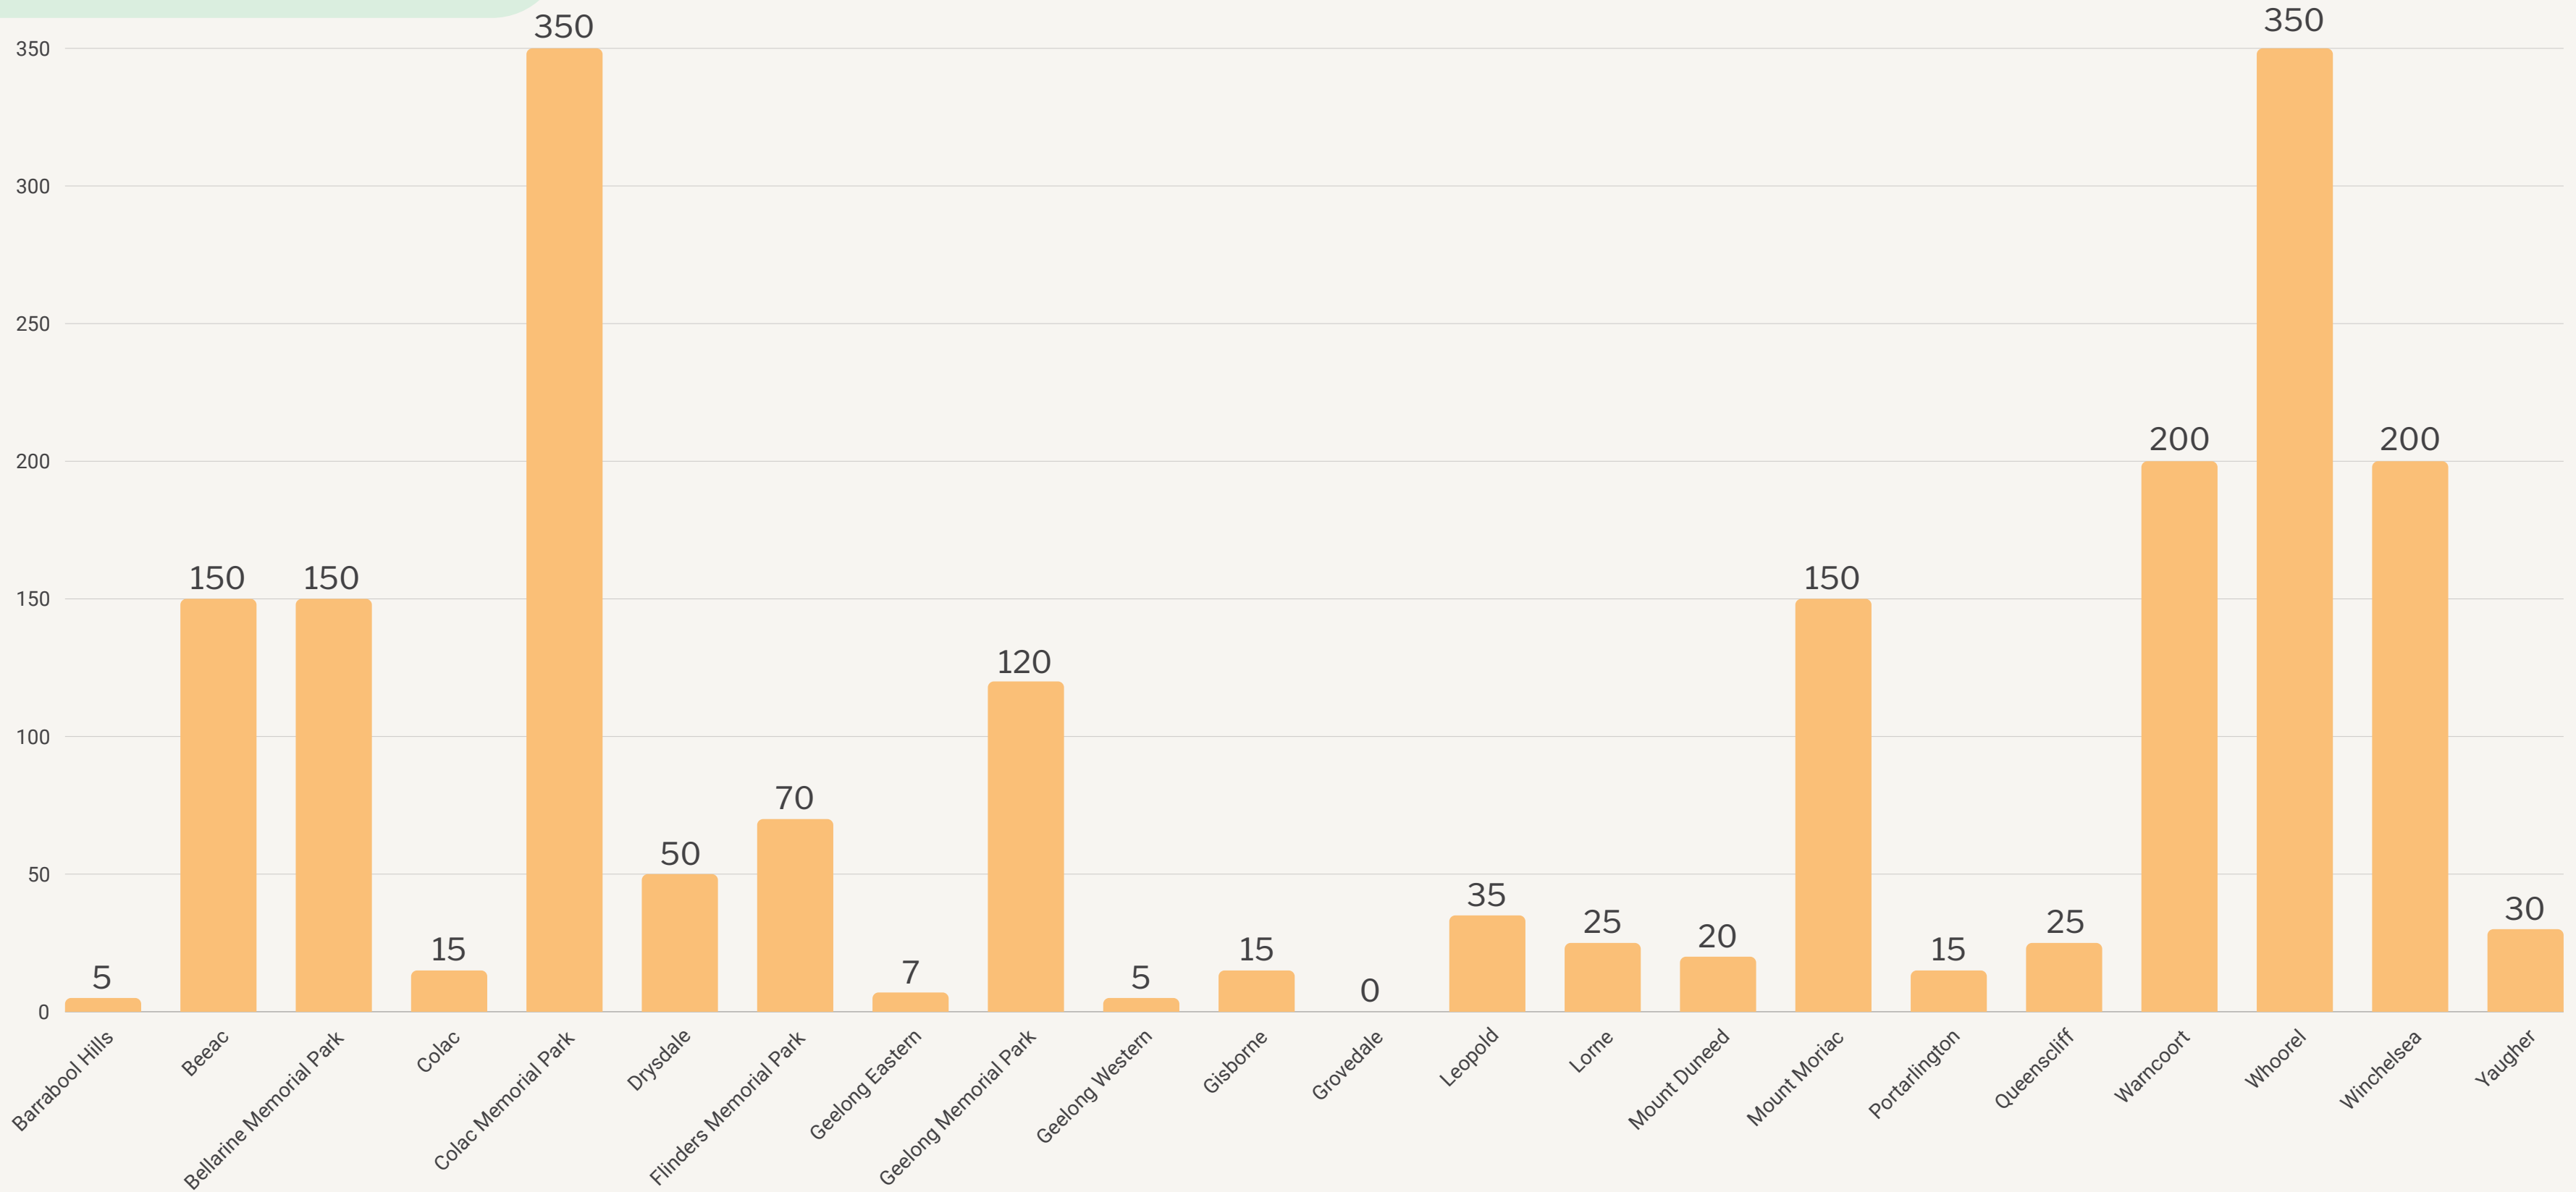

Bellarine Peninsula

- 8 Bellarine Memorial Park
- 9 Drysdale Cemetery
- 10 Leopold Cemetery
- 11 Portarlington Cemetery
- 12 Queenscliff Cemetery

Surf Coast

- 13 Lorne Cemetery
- 14 Mount Moriac Cemetery
- 15 Winchelsea Cemetery

Otway & Surrounds

- 16 Beeac Cemetery
- 17 Colac Cemetery
- 18 Colac Memorial Park
- 19 Warncoort Cemetery
- 20 Whoorel Cemetery
- 21 Yaughar Cemetery

Macedon Ranges

- 22 Gisborne Cemetery

Service Numbers

	2020/21	2021/22	2022/23
Burials	905	932	952
Entombments	5	11	11
Cremations	2,429	3,241	3,385
Cremated Remains Interments	554	601	696
Total	3,893	4,785	5,044

Years Left

Financial Performance

2022/23 Financial Year