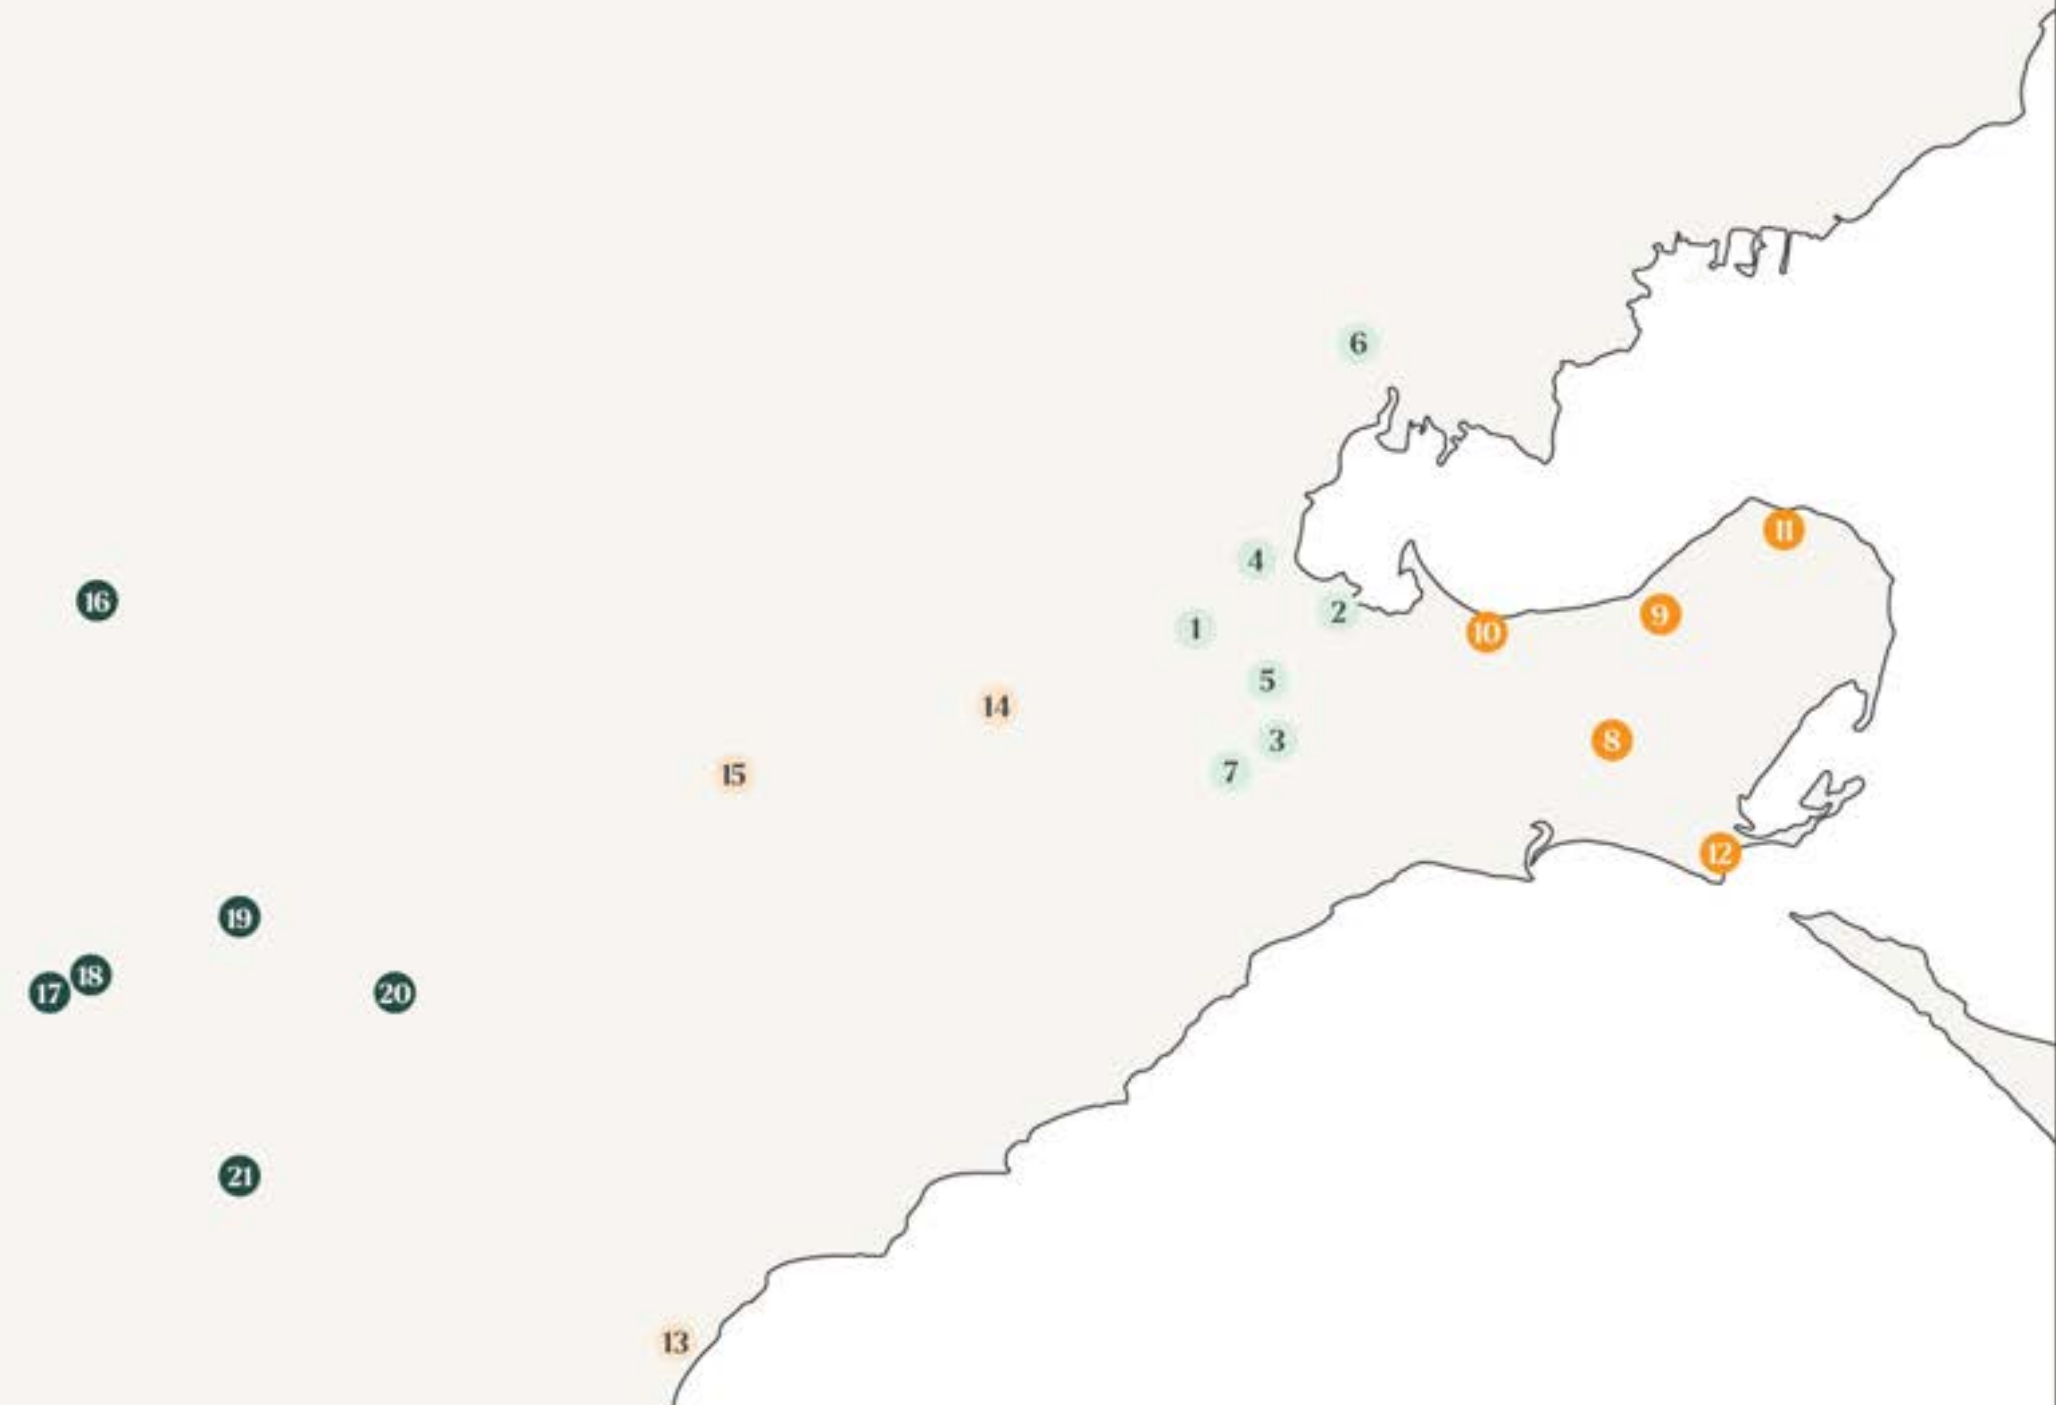

CEO Report

Organisational Structure

Our Reach

Greater Geelong

- 1 Barrabool Hills Cemetery
- 2 Geelong Eastern Cemetery
- 3 Geelong Memorial Park
- 4 Geelong Western Cemetery
- 5 Grovedale Cemetery
- 6 Flinders Memorial Park
- 7 Mount Duneed Cemetery

Bellarine Peninsula

- 8 Bellarine Memorial Park
- 9 Drysdale Cemetery
- 10 Leopold Cemetery
- 11 Portarlington Cemetery
- 12 Queenscliff Cemetery

Surf Coast

- 13 Lorne Cemetery
- 14 Mount Moriac Cemetery
- 15 Winchelsea Cemetery

Otway & Surrounds

- 16 Beeac Cemetery
- 17 Colac Cemetery
- 18 Colac Memorial Park
- 19 Warncoort Cemetery
- 20 Whoorel Cemetery
- 21 Yaughar Cemetery

Macedon Ranges

- 22 Gisborne Cemetery

Service Numbers